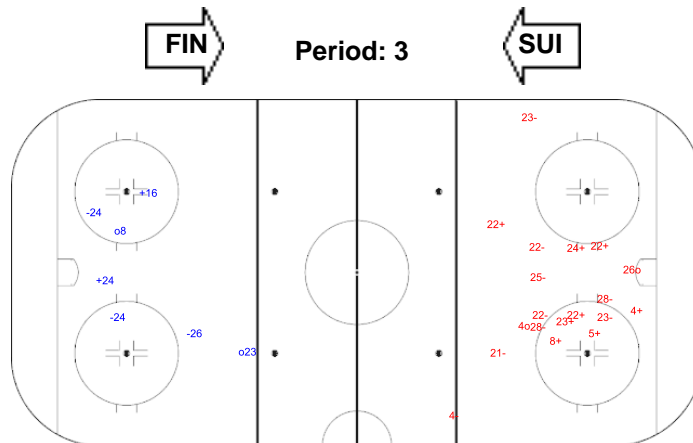

Legend:
GK Goalkeeper   **SPG** Shots past goal   **SSG** Shots saved by goalkeeper   **SSP** Shots saved by player