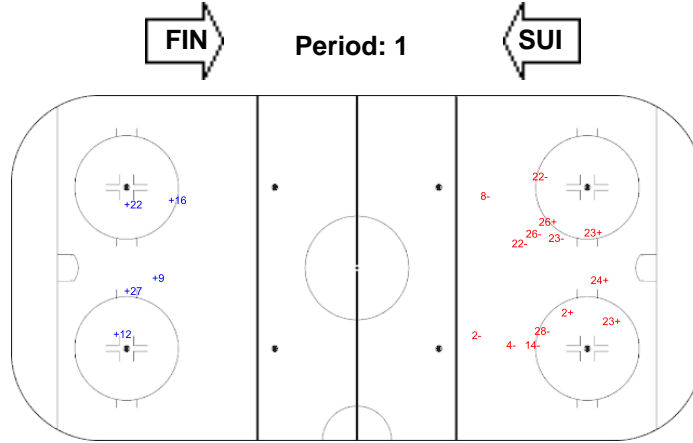

SHOT CHART

SUI - FIN

Shots by SUI

Goals (o): 0 SSG (+): 5
 SSP (-): 0 SPG (-): 0

GK 1 of FIN

Shots by FIN

Goals (o): 0 SSG (+): 5
 SSP (-): 0 SPG (-): 9

GK 29 of SUI