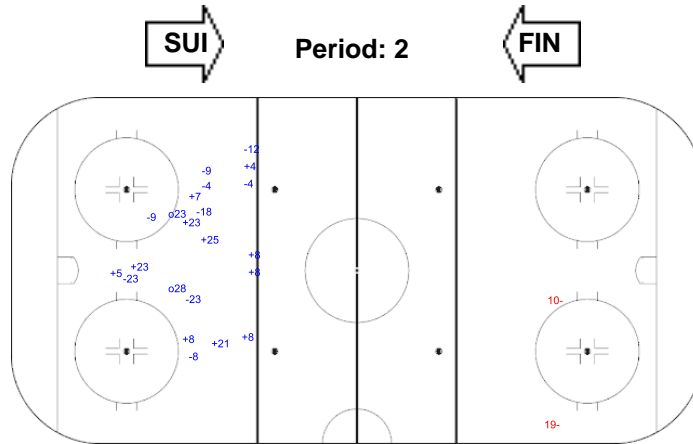

Shots by FIN

Goals (o): 2 SSG (+): 11
 SSP (-): 0 SPG (-): 9

GK 29 of SUI

Shots by SUI

Goals (o): 0 SSG (+): 0
 SSP (-): 0 SPG (-): 2

GK 1 of FIN

Shots by SUI

Goals (o): 2 SSG (+): 2
 SSP (-): 0 SPG (-): 3