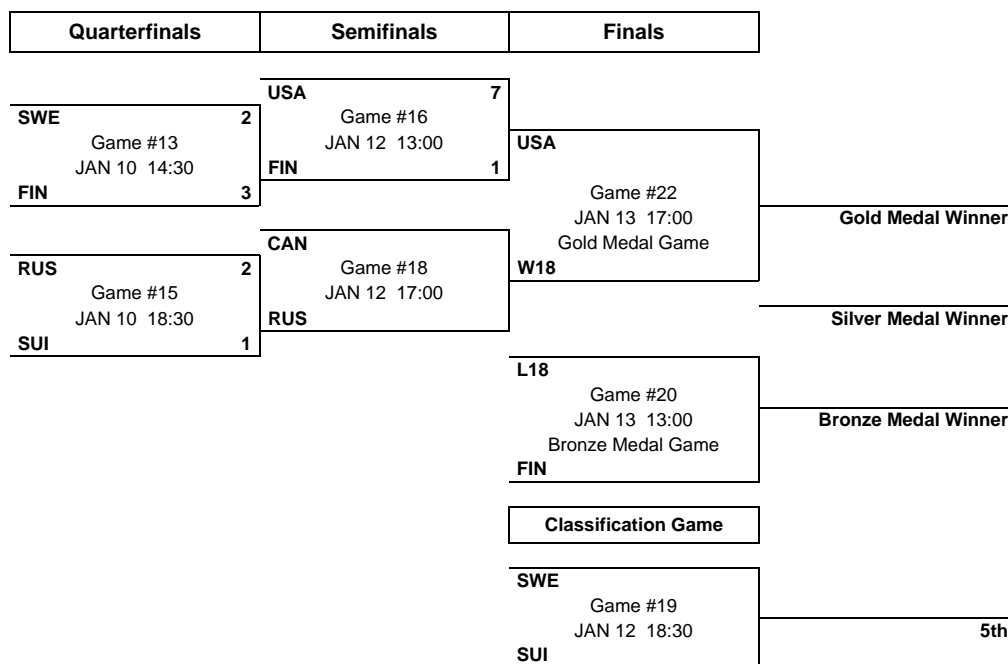

## TOURNAMENT PROGRESS

As of SAT 12 JAN 2019

Game	Round	Date	Time	Teams	Results	1	2	3	OT	PSS	Venue
13	QF	THU 10 JAN	14:30 GMT+9	<b>SWE</b> - <b>FIN</b>	<b>2 - 3</b>	0 - 0	1 - 1	1 - 1	0 - 1		Arena 1
15	QF	THU 10 JAN	18:30 GMT+9	<b>RUS</b> - <b>SUI</b>	<b>2 - 1</b>	1 - 0	0 - 0	0 - 1	0 - 0	1 - 0	Arena 1
16	SF	SAT 12 JAN	13:00 GMT+9	<b>USA</b> - <b>FIN</b>	<b>7 - 1</b>	4 - 0	0 - 0	3 - 1			Arena 1
18	SF	SAT 12 JAN	17:00 GMT+9	<b>CAN</b> - <b>RUS</b>							Arena 1
19	P5-6	SAT 12 JAN	18:30 GMT+9	<b>SWE</b> - <b>SUI</b>							Arena 2
20	BMG	SUN 13 JAN	13:00 GMT+9	<b>L18</b> - <b>FIN</b>							Arena 1
22	GMG	SUN 13 JAN	17:00 GMT+9	<b>USA</b> - <b>W18</b>							Arena 2

### Note:

As it becomes known that a team will be in a game, that team's NOC code will replace the descriptive code. The order of the games with "TBD" in place of the team match-up and time will be decided by the IIHF Directorate upon completion of the previous round.

### Legend:

<b>1</b>	1st period	<b>2</b>	2nd period	<b>3</b>	3rd period	<b>BMG</b>	Bronze medal game
<b>Px-y</b>	Placement game	<b>GMG</b>	Gold medal game	<b>PSS</b>	Penalty shot shootout	<b>Ln</b>	Loser, game 'n'
<b>OT</b>	Overtime	<b>QF</b>	Quarterfinals	<b>SF</b>	Semifinals		