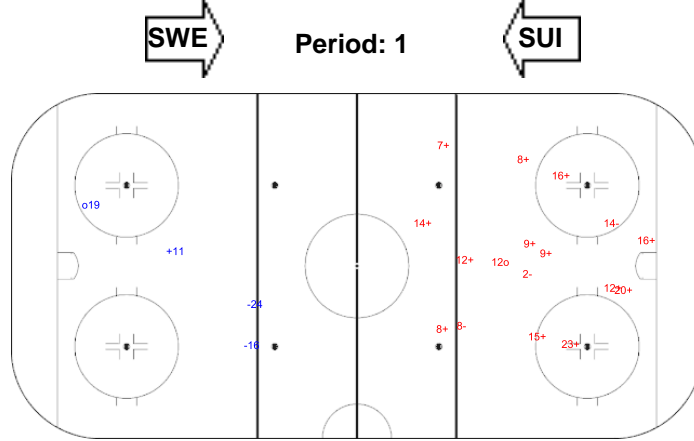

**SHOT CHART**  
**SWE - SUI**

Shots by SUI

Goals (o): 1      SSG (+): 1  
 SSP (-): 0      SPG (-): 2

Shots by SWE

Goals (o): 1      SSG (+): 13  
 SSP (-): 0      SPG (-): 3

Shots by SWE

Goals (o): 1      SSG (+): 11  
 SSP (-): 0      SPG (-): 4