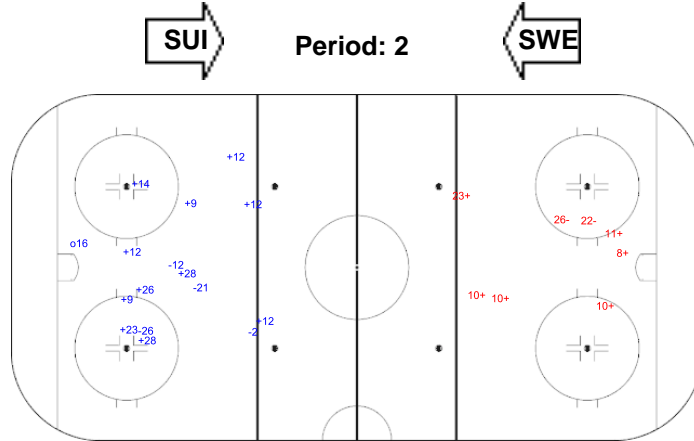

Shots by SWE

Goals (o): 1   SSG (+): 11
SSP (-): 0   SPG (-): 4

Shots by SUI

Goals (o): 0   SSG (+): 6
SSP (-): 0   SPG (-): 2