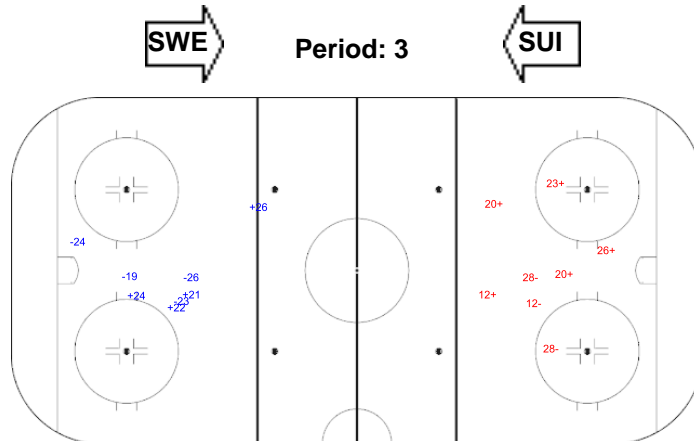

**SHOT CHART**  
**SWE - SUI**

Shots by SUI

Goals (o): 1      SSG (+): 1  
 SSP (-): 0      SPG (-): 2

Shots by SWE

Goals (o): 1      SSG (+): 13  
 SSP (-): 0      SPG (-): 3

Shots by SWE

Goals (o): 1      SSG (+): 11  
 SSP (-): 0      SPG (-): 4

Shots by SUI

Goals (o): 0      SSG (+): 6  
 SSP (-): 0      SPG (-): 2

Shots by SUI

Goals (o): 0      SSG (+): 4  
 SSP (-): 0      SPG (-): 4

Shots by SWE

Goals (o): 0      SSG (+): 5  
 SSP (-): 0      SPG (-): 3