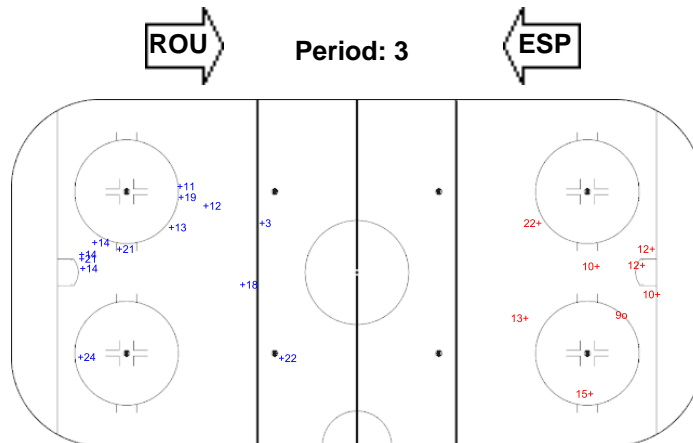

Shots by ROU

Goals (o): 1   SSG (+): 7
SSP (-): 0   SPG (-): 0

GK 25 of ESP

Legend:	GK Goalkeeper	SPG Shots past goal	SSG Shots saved by goalkeeper	SSP Shots saved by player