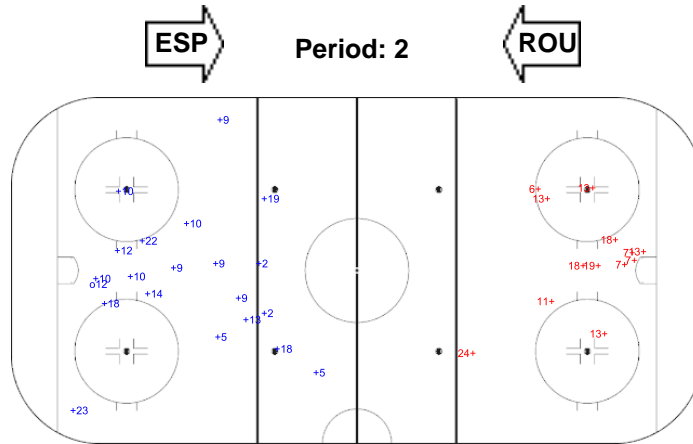

Goals (o): 1 SSG (+): 20
SSP (-): 0 SPG (-): 0

GK 25 of ESP

Shots by ESP

Goals (o): 0 SSG (+): 13
SSP (-): 0 SPG (-): 0

GK 1 of ROU

Shots by ESP

Goals (o): 0 SSG (+): 13
SSP (-): 0 SPG (-): 0

GK 1 of ROU