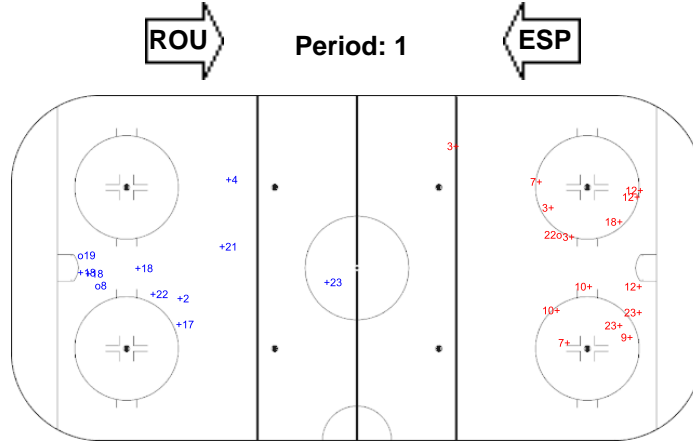

SHOT CHART
ROU - ESP

Shots by ESP

Goals (o): 2 SSG (+): 9
SSP (-): 0 SPG (-): 0

GK 1 of ROU

Shots by ROU

Goals (o): 1 SSG (+): 14
SSP (-): 0 SPG (-): 0

GK 25 of ESP

Shots by ROU