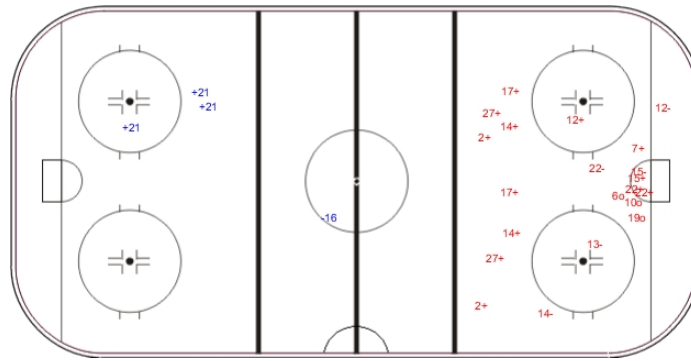

### SHOT CHART

#### NED - CHN

Shots by CHN

Goals (o): 0    SSG (+): 3  
SSP (-): 0    SPG (-): 1

GK 1 of NED

Period: 1

Shots by NED

Goals (o): 3    SSG (+): 13  
SSP (>): 0    SPG (-): 5

GK 1 of CHN

Shots by NED

Goals (o): 1    SSG (+): 11  
SSP (<): 0    SPG (-): 3

GK 1 of CHN

Period: 2

Shots by CHN

Goals (o): 0    SSG (+): 1  
SSP (>): 0    SPG (-): 3

GK 1 of NED

Shots by CHN