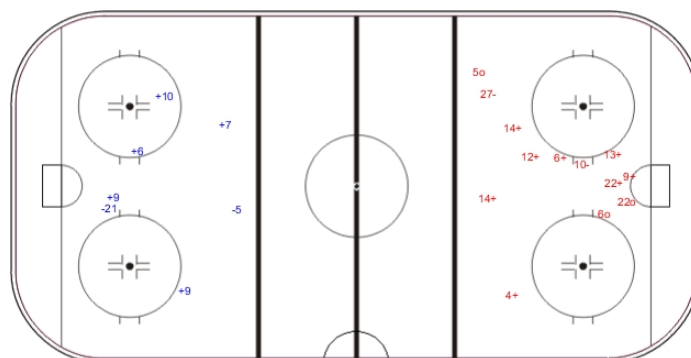

Shots by CHN

Goals (o): 0   SSG (+): 1
SSP (>): 0   SPG (-): 3

GK 1 of NED

Shots by CHN

Goals (o): 0   SSG (+): 5
SSP (<): 0   SPG (-): 2

GK 1 of NED

Period: 3