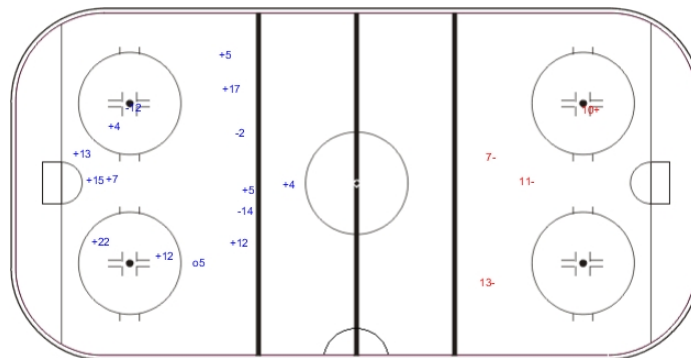

Shots by NED

Goals (o): 1    SSG (+): 11  
SSP (<): 0    SPG (-): 3

GK 1 of CHN

Period: 2

Shots by CHN

Goals (o): 0    SSG (+): 1  
SSP (>): 0    SPG (-): 3

GK 1 of NED

Shots by CHN

Goals (o): 0    SSG (+): 5  
SSP (<): 0    SPG (-): 2

GK 1 of NED

Period: 3

Shots by NED

Goals (o): 3    SSG (+): 8  
SSP (>): 0    SPG (-): 2

GK 1 of CHN