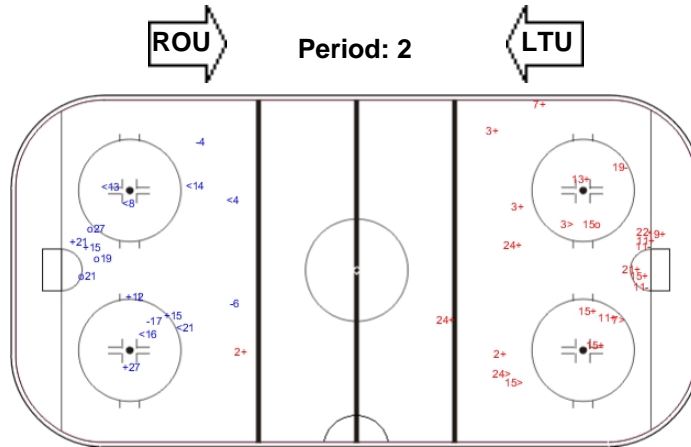

SHOT CHART

LTU - ROU

Shots by ROU

Goals (o): 1 SSG (+): 14
SSP (-): 2 SPG (-): 4

GK 29 of LTU

Shots by LTU

Goals (o): 3 SSG (+): 7
SSP (>): 7 SPG (-): 2

GK 1 of ROU

Shots by LTU

Goals (o): 3 SSG (+): 5
SSP (<): 6 SPG (-): 3

GK 1 of ROU

Shots by ROU

Goals (o): 1 SSG (+): 15
SSP (>): 4 SPG (-): 4

GK 29 of LTU

Shots by ROU

Goals (o): 1 SSG (+): 10
SSP (<): 3 SPG (-): 4