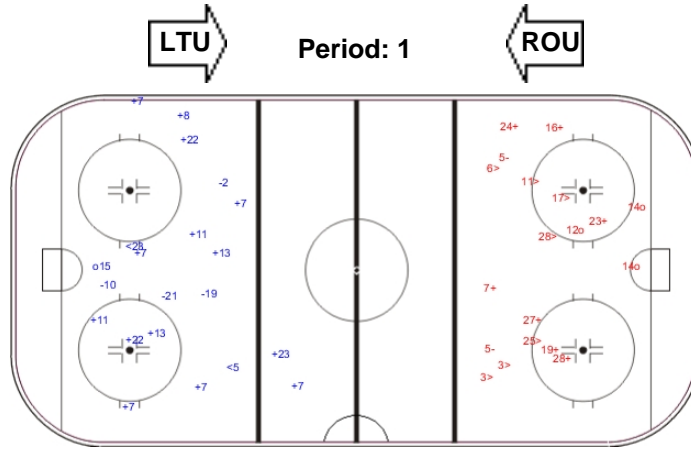

SHOT CHART

LTU - ROU

Shots by ROU

Goals (o): 1 SSG (+): 14
SSP (-): 2 SPG (-): 4

GK 29 of LTU

Shots by LTU

Goals (o): 3 SSG (+): 7
SSP (>): 7 SPG (-): 2

GK 1 of ROU

Shots by LTU

Goals (o): 3 SSG (+): 5
SSP (<): 6 SPG (-): 3

GK 1 of ROU

Shots by ROU

Goals (o): 1 SSG (+): 15
SSP (>): 4 SPG (-): 4

GK 29 of LTU

Shots by ROU

Goals (o): 1 SSG (+): 10
SSP (<): 3 SPG (-): 4