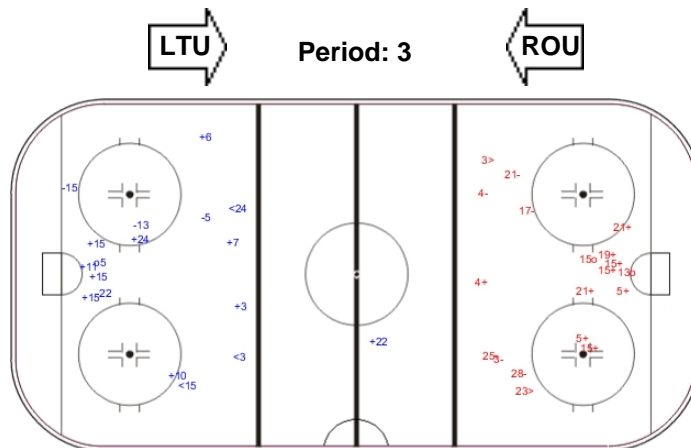

Shots by LTU

Goals (o): 2   SSG (+): 9
SSP (>): 2   SPG (-): 6

GK 1 of ROU

LEGEND

GK Goalkeeper   **SPG** Shots past goal   **SSG** Shots saved by goalkeeper   **SSP** Shots saved by player