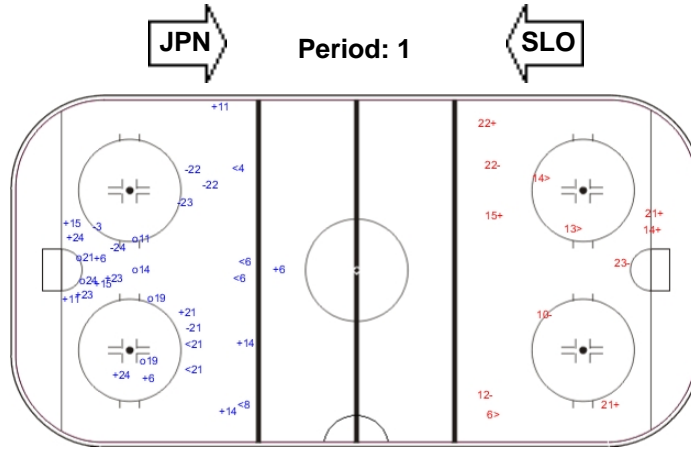

SHOT CHART

SLO - JPN

Shots by SLO

Goals (o): 6   SSG (+): 14
SSP (-): 6   SPG (-): 6

Shots by JPN

Goals (o): 0   SSG (+): 6
SSP (-): 4   SPG (-): 1

Shots by SLO

Goals (o): 3   SSG (+): 6
SSP (-): 4   SPG (-): 9

LEGEND			
GK	Goalkeeper	SPG	Shots past goal
SSG	Shots saved by goalkeeper	SSP	Shots saved by player

Shots by JPN

Goals (o): 0   SSG (+): 5
SSP (-): 3   SPG (-): 4