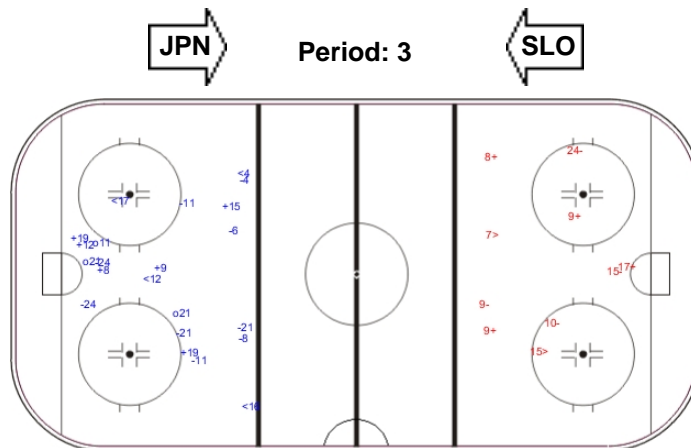

LEGEND			
GK	Goalkeeper	SPG	Shots past goal
SSG	Shots saved by goalkeeper	SSP	Shots saved by player

Shots by JPN

Goals (o): 0 SSG (+): 5
SSP (-): 3 SPG (-): 4

Shots by SLO

Goals (o): 1 SSG (+): 9
SSP (-): 3 SPG (-): 4