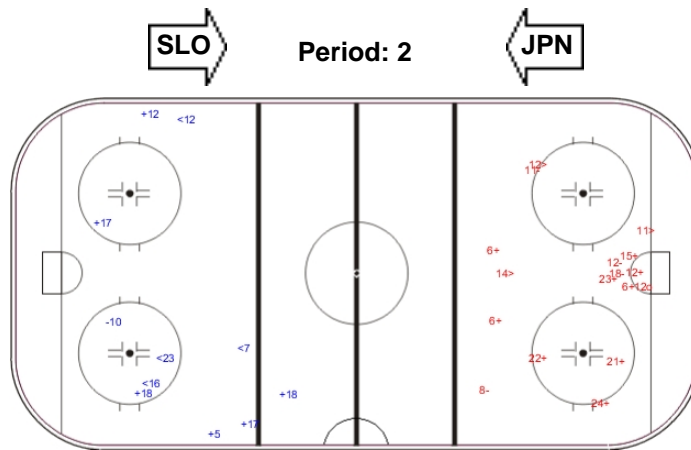

Shots by SLO

Goals (o): 1   SSG (+): 9
SSP (-): 3   SPG (-): 4