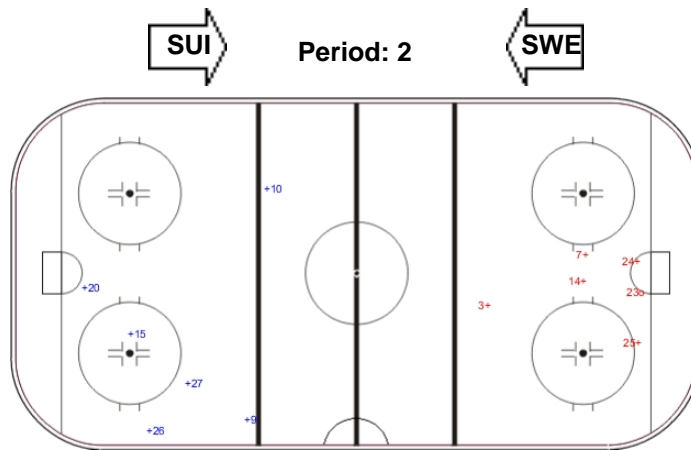

SHOT CHART

SUI - SWE

Shots by SUI

Goals (o): 0   SSG (+): 5
SSP (-): 0   SPG (-): 0

GK 1 of SWE

Shots by SWE

Goals (o): 0   SSG (+): 6
SSP (-): 0   SPG (-): 0

GK 41 of SUI

Shots by SUI

Goals (o): 0   SSG (+): 4
SSP (-): 0   SPG (-): 0

GK 1 of SWE

Shots by SWE

Goals (o): 1   SSG (+): 11
SSP (>): 0   SPG (-): 1

GK 41 of SUI

Shots by SUI

Goals (o): 1   SSG (+): 5
SSP (>): 0   SPG (-): 0

GK 1 of SWE

Shots by SWE

Goals (o): 1   SSG (+): 5
SSP (>): 0   SPG (-): 0

GK 41 of SUI

LEGEND							
GK	Goalkeeper	SPG	Shots past goal	SSG	Shots saved by goalkeeper	SSP	Shots saved by player