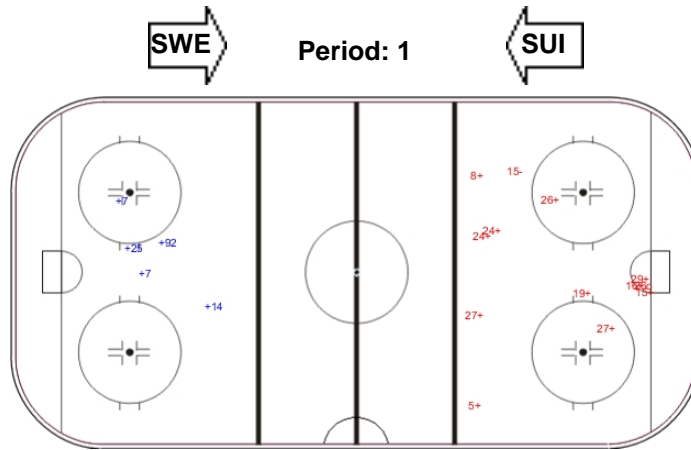

SHOT CHART

SUI - SWE

Shots by SUI

Goals (o): 0   SSG (+): 5
SSP (-): 0   SPG (-): 0

GK 1 of SWE

Shots by SWE

Goals (o): 0   SSG (+): 6
SSP (-): 0   SPG (-): 0

GK 41 of SUI

Shots by SUI

Goals (o): 0   SSG (+): 4
SSP (-): 0   SPG (-): 0

GK 1 of SWE

Shots by SWE

Goals (o): 1   SSG (+): 11
SSP (>): 0   SPG (-): 1

GK 41 of SUI

Shots by SUI

Goals (o): 1   SSG (+): 5
SSP (>): 0   SPG (-): 0

GK 1 of SWE

Shots by SWE

Goals (o): 1   SSG (+): 5
SSP (>): 0   SPG (-): 0

GK 41 of SUI

LEGEND							
GK	Goalkeeper	SPG	Shots past goal	SSG	Shots saved by goalkeeper	SSP	Shots saved by player