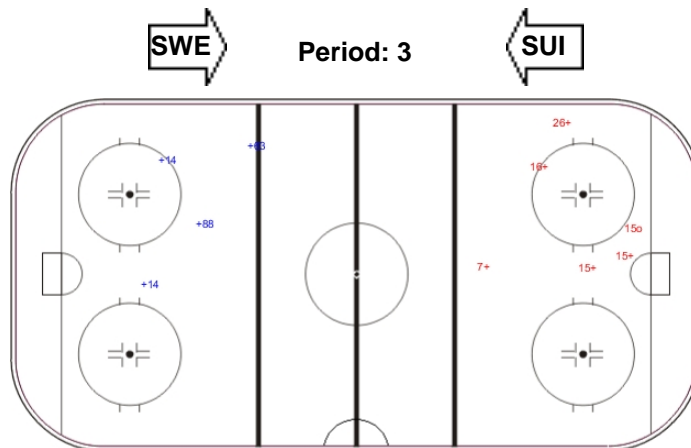

SHOT CHART

SUI - SWE

Shots by SUI

Goals (o): 0   SSG (+): 5
SSP (-): 0   SPG (-): 0

GK 1 of SWE

Shots by SWE

Goals (o): 0   SSG (+): 6
SSP (-): 0   SPG (-): 0

GK 41 of SUI

Shots by SUI

Goals (o): 0   SSG (+): 4
SSP (-): 0   SPG (-): 0

GK 1 of SWE

Shots by SWE

Goals (o): 1   SSG (+): 11
SSP (>): 0   SPG (-): 1

GK 41 of SUI

Shots by SUI

Goals (o): 1   SSG (+): 5
SSP (>): 0   SPG (-): 0

GK 1 of SWE

Shots by SWE

Goals (o): 1   SSG (+): 5
SSP (>): 0   SPG (-): 0

GK 41 of SUI

LEGEND							
GK	Goalkeeper	SPG	Shots past goal	SSG	Shots saved by goalkeeper	SSP	Shots saved by player