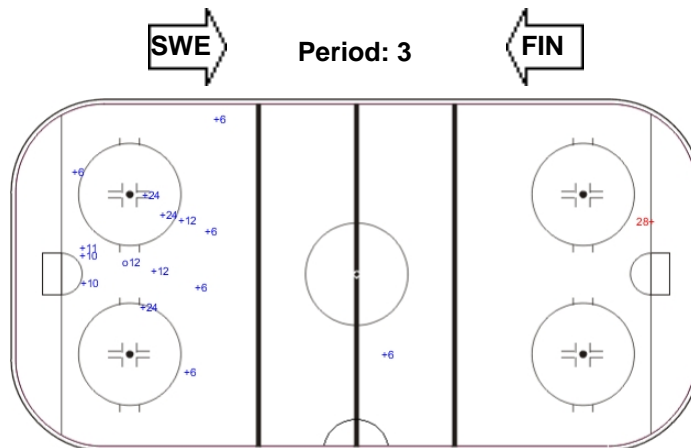

Goals (o): 0 SSG (+): 9
 SSP (<): 0 SPG (-): 0

Shots by FIN

Goals (o): 1 SSG (+): 11
 SSP (>): 0 SPG (-): 0

Shots by FIN

Goals (o): 1 SSG (+): 14
 SSP (<): 0 SPG (-): 0

Shots by SWE

Goals (o): 0 SSG (+): 1
 SSP (>): 0 SPG (-): 0