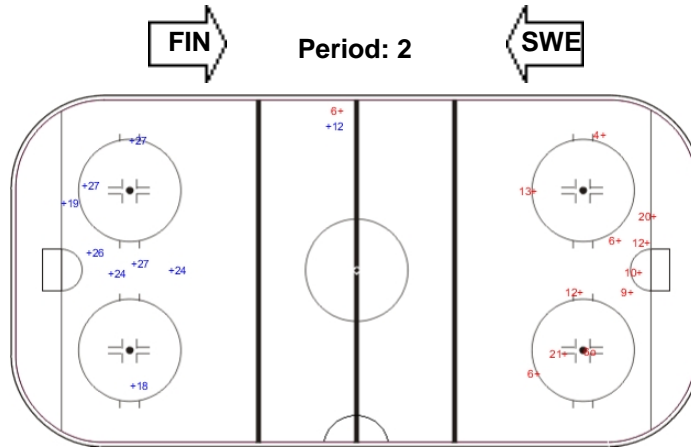

Shots by SWE

Goals (o): 0   SSG (+): 9
SSP (<): 0   SPG (-): 0

Shots by FIN

Goals (o): 1   SSG (+): 11
SSP (>): 0   SPG (-): 0