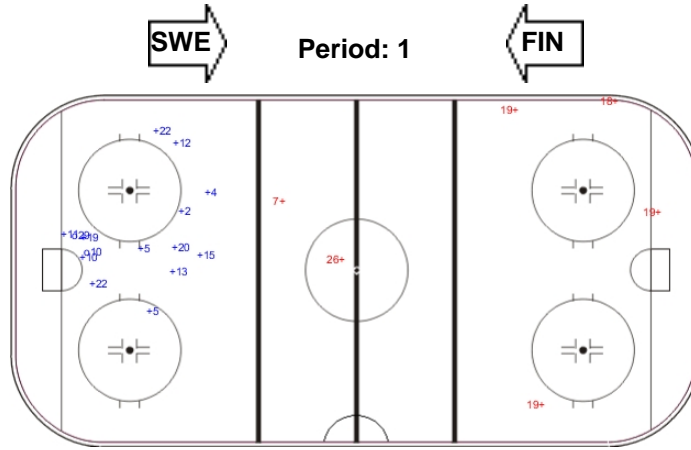

TUE 4 APR 2017
 START TIME 15:35

SHOT CHART

FIN - SWE

Shots by FIN

Goals (o): 2 SSG (+): 13
 SSP (-): 0 SPG (-): 0

Shots by SWE

Goals (o): 0 SSG (+): 6
 SSP (>): 0 SPG (-): 0

Shots by SWE