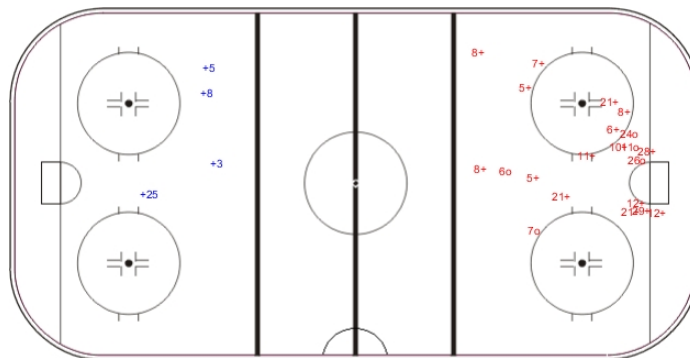

Shots by GER

Goals (o): 0   SSG (+): 2
SSP (>): 0   SPG (-): 0

Shots by GER

Goals (o): 0   SSG (+): 4
SSP (<): 0   SPG (-): 0

Period: 2