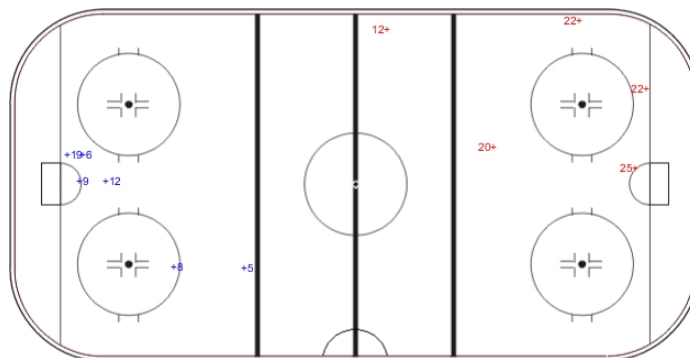

Period: 2

Shots by FIN

Goals (o): 5    SSG (+): 16  
SSP (>): 0    SPG (-): 0

Shots by FIN

Goals (o): 0    SSG (+): 6  
SSP (<): 0    SPG (-): 0

Period: 3

Shots by GER

Goals (o): 0    SSG (+): 5  
SSP (>): 0    SPG (-): 0