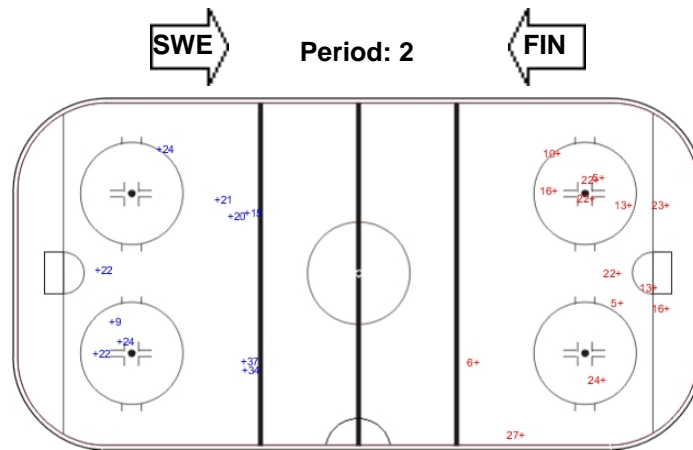

SHOT CHART

FIN - SWE

Shots by SWE

Goals (o): 0   SSG (+): 4
SSP (-): 0   SPG (-): 0

GK 31 of FIN

Shots by FIN

Goals (o): 0   SSG (+): 10
SSP (-): 0   SPG (-): 0

GK 1 of SWE

Shots by SWE

Goals (o): 0   SSG (+): 11
SSP (-): 0   SPG (-): 0

GK 31 of FIN

Shots by FIN

Goals (o): 2   SSG (+): 11
SSP (-): 0   SPG (-): 0

GK 1 of SWE

Shots by SWE

Goals (o): 0   SSG (+): 14
SSP (-): 0   SPG (-): 0

GK 31 of FIN

Shots by FIN

Goals (o): 0   SSG (+): 8
SSP (-): 0   SPG (-): 1

GK 1 of SWE

LEGEND							
GK	Goalkeeper	SPG	Shots past goal	SSG	Shots saved by goalkeeper	SSP	Shots saved by player