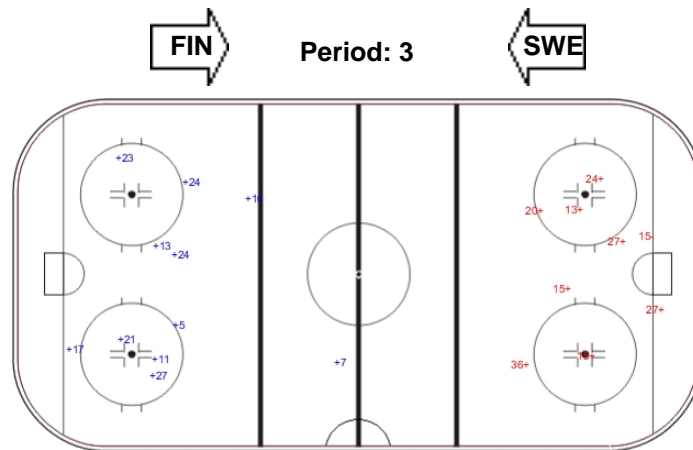

SHOT CHART

FIN - SWE

Shots by SWE

Goals (o): 0   SSG (+): 4
SSP (-): 0   SPG (-): 0

GK 31 of FIN

Shots by FIN

Goals (o): 0   SSG (+): 10
SSP (-): 0   SPG (-): 0

GK 1 of SWE

Shots by SWE

Goals (o): 0   SSG (+): 11
SSP (-): 0   SPG (-): 0

GK 31 of FIN

Shots by FIN

Goals (o): 2   SSG (+): 11
SSP (-): 0   SPG (-): 0

GK 1 of SWE

Shots by SWE

Goals (o): 0   SSG (+): 14
SSP (-): 0   SPG (-): 0

GK 31 of FIN

Shots by FIN

Goals (o): 0   SSG (+): 8
SSP (-): 0   SPG (-): 1

GK 1 of SWE

LEGEND							
GK	Goalkeeper	SPG	Shots past goal	SSG	Shots saved by goalkeeper	SSP	Shots saved by player