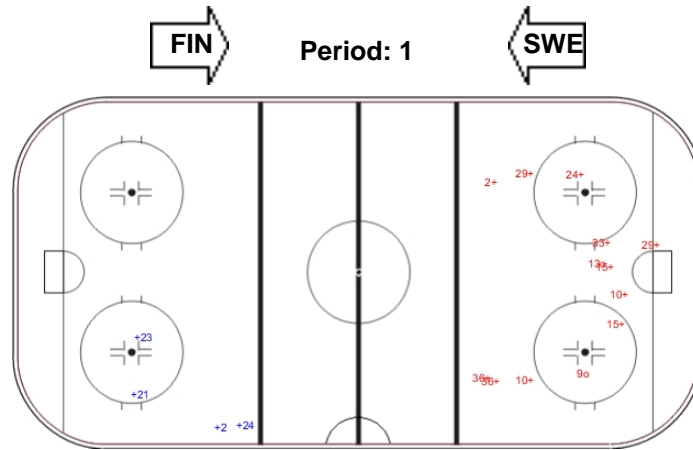

SHOT CHART

FIN - SWE

Shots by SWE

Goals (o): 0   SSG (+): 4
SSP (-): 0   SPG (-): 0

GK 31 of FIN

Shots by FIN

Goals (o): 0   SSG (+): 10
SSP (-): 0   SPG (-): 0

GK 1 of SWE

Shots by SWE

Goals (o): 0   SSG (+): 11
SSP (-): 0   SPG (-): 0

GK 31 of FIN

Shots by FIN

Goals (o): 2   SSG (+): 11
SSP (-): 0   SPG (-): 0

GK 1 of SWE

Shots by SWE

Goals (o): 0   SSG (+): 14
SSP (-): 0   SPG (-): 0

GK 31 of FIN

Shots by FIN

Goals (o): 0   SSG (+): 8
SSP (-): 0   SPG (-): 1

GK 1 of SWE

LEGEND							
GK	Goalkeeper	SPG	Shots past goal	SSG	Shots saved by goalkeeper	SSP	Shots saved by player