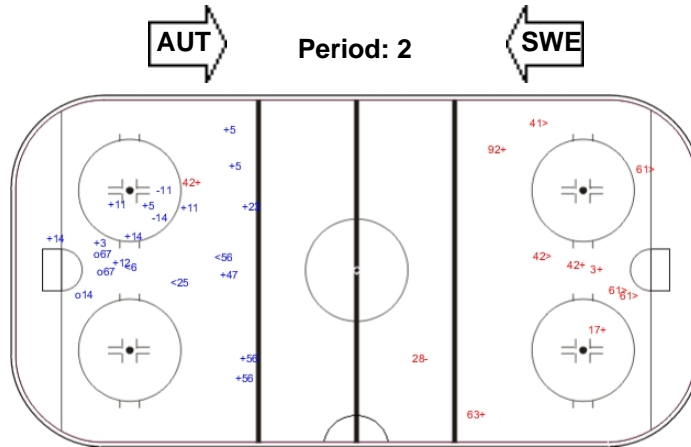

Shots by SWE

Goals (o): 2   SSG (+): 6
SSP (-): 2   SPG (-): 2

GK 31 of AUT