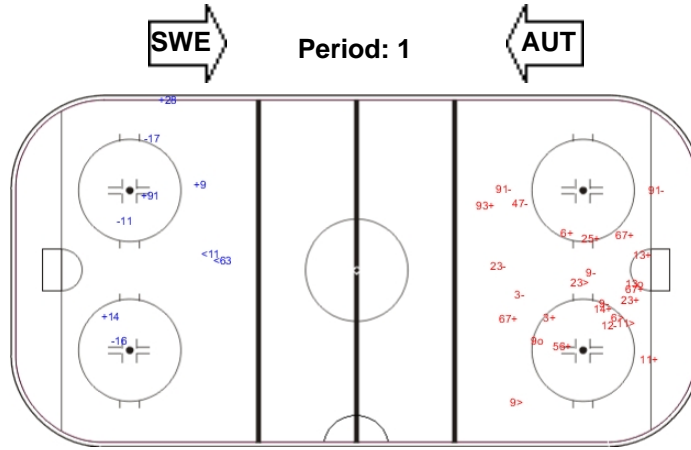

Shots by AUT

Goals (o): 0 SSG (+): 4
SSP (-): 0 SPG (-): 2

GK 31 of SWE

LEGEND

GK Goalkeeper **SPG** Shots past goal **SSG** Shots saved by goalkeeper **SSP** Shots saved by player

Shots by SWE

Goals (o): 2 SSG (+): 12
SSP (-): 4 SPG (-): 8