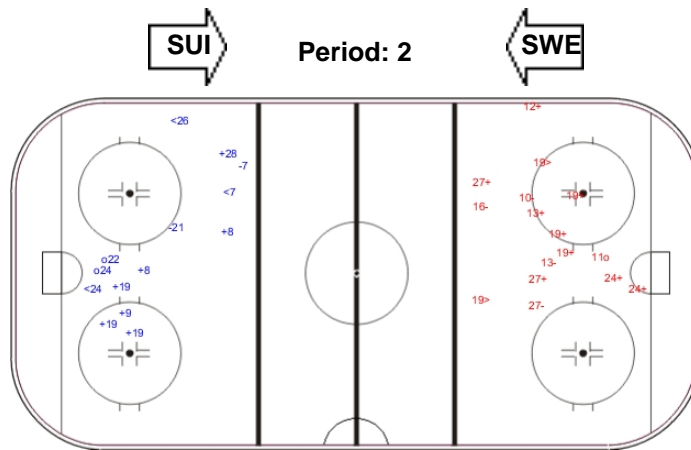

SHOT CHART

SWE - SUI

Shots by SUI

Goals (o): 1   SSG (+): 5
SSP (-): 4   SPG (-): 4

GK 1 of SWE

Shots by SWE

Goals (o): 2   SSG (+): 7
SSP (-): 3   SPG (-): 2

GK 1 of SUI

Shots by SUI

Goals (o): 0   SSG (+): 6
SSP (-): 2   SPG (-): 1

GK 1 of SWE

Shots by SWE

Goals (o): 1   SSG (+): 13
SSP (>): 3   SPG (-): 4

GK 1 of SUI

Shots by SUI

Goals (o): 1   SSG (+): 9
SSP (>): 2   SPG (-): 4

GK 1 of SWE

Shots by SWE

Goals (o): 4   SSG (+): 15
SSP (>): 3   SPG (-): 5

GK 1 of SUI

LEGEND							
GK	Goalkeeper	SPG	Shots past goal	SSG	Shots saved by goalkeeper	SSP	Shots saved by player