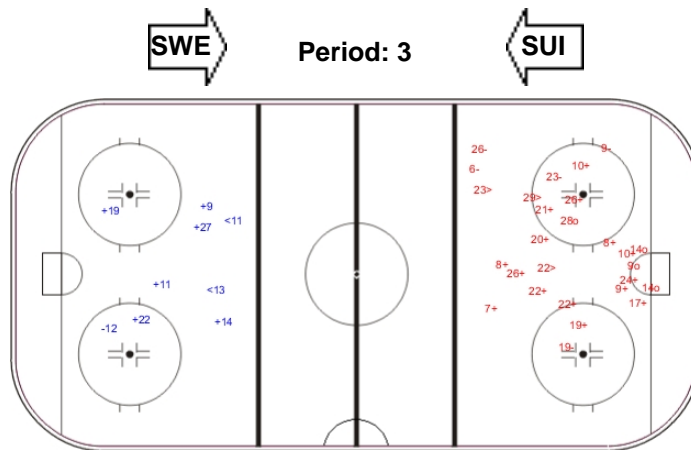

SHOT CHART

SWE - SUI

Shots by SUI

Goals (o): 1   SSG (+): 5
SSP (-): 4   SPG (-): 4

GK 1 of SWE

Shots by SWE

Goals (o): 2   SSG (+): 7
SSP (-): 3   SPG (-): 2

GK 1 of SUI

Shots by SUI

Goals (o): 0   SSG (+): 6
SSP (-): 2   SPG (-): 1

GK 1 of SWE

Shots by SWE

Goals (o): 1   SSG (+): 13
SSP (>): 3   SPG (-): 4

GK 1 of SUI

Shots by SUI

Goals (o): 1   SSG (+): 9
SSP (>): 2   SPG (-): 4

GK 1 of SWE

Shots by SWE

Goals (o): 4   SSG (+): 15
SSP (>): 3   SPG (-): 5

GK 1 of SUI

LEGEND							
GK	Goalkeeper	SPG	Shots past goal	SSG	Shots saved by goalkeeper	SSP	Shots saved by player