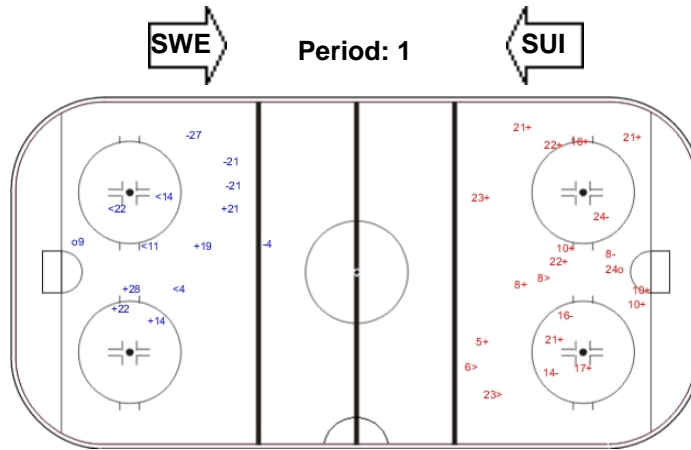

SHOT CHART

SWE - SUI

Shots by SUI

Goals (o): 1   SSG (+): 5
SSP (-): 4   SPG (-): 4

GK 1 of SWE

Shots by SWE

Goals (o): 2   SSG (+): 7
SSP (-): 3   SPG (-): 2

GK 1 of SUI

Shots by SUI

Goals (o): 0   SSG (+): 6
SSP (-): 2   SPG (-): 1

GK 1 of SWE

Shots by SWE

Goals (o): 1   SSG (+): 13
SSP (>): 3   SPG (-): 4

GK 1 of SUI

Shots by SUI

Goals (o): 1   SSG (+): 9
SSP (>): 2   SPG (-): 4

GK 1 of SWE

Shots by SWE

Goals (o): 4   SSG (+): 15
SSP (>): 3   SPG (-): 5

GK 1 of SUI

LEGEND							
GK	Goalkeeper	SPG	Shots past goal	SSG	Shots saved by goalkeeper	SSP	Shots saved by player